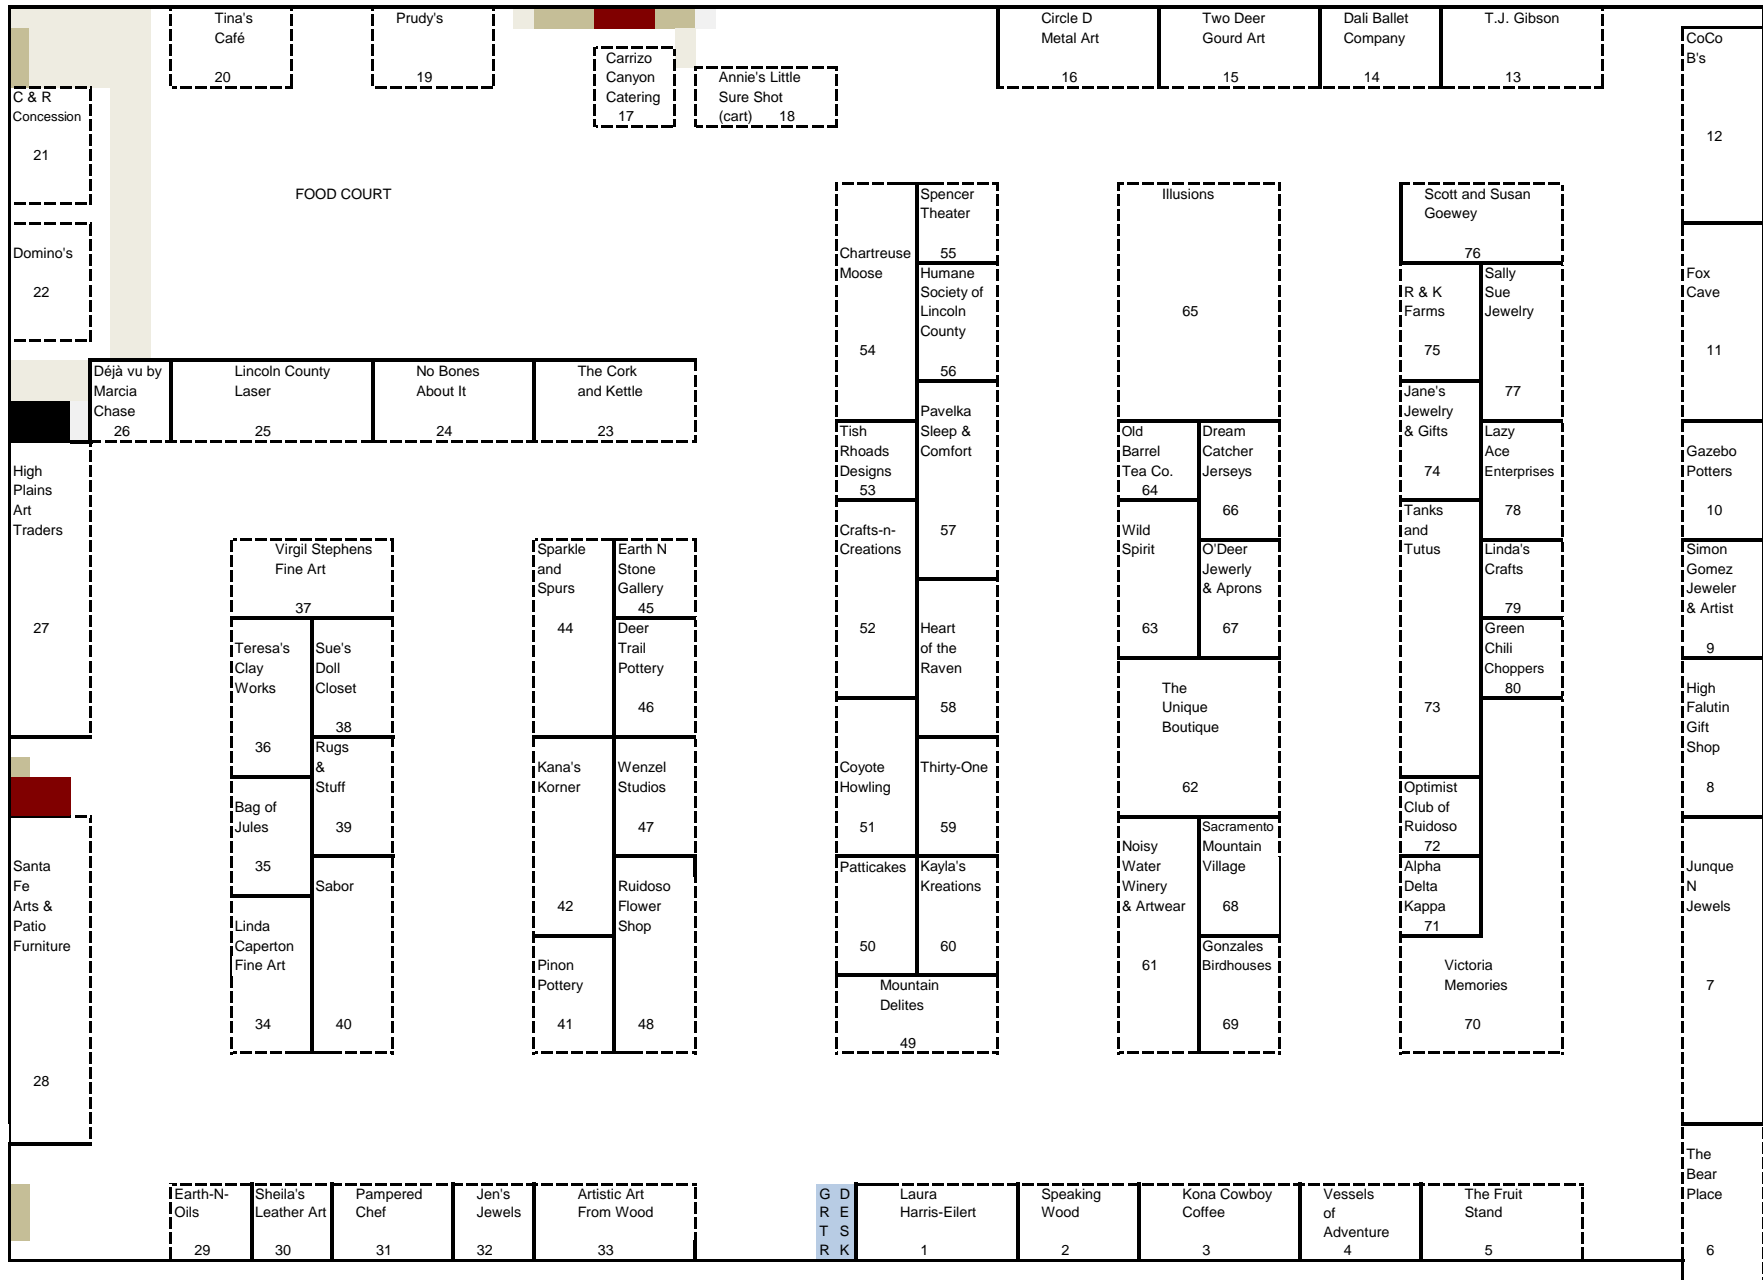

81 Moose Caboose Express, The (Outside Front)

82 Sweet Mountain Kettle Corn (Outside Front)